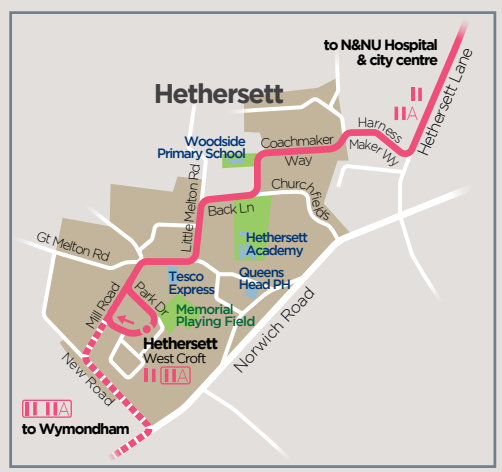

pay
contactless

your simple route guide to the

PINK LINE

- buses operate one way on this section
- occasional journeys
- II IIA occasional peak journeys only

you can make a simple connection onto our other Network Norwich services at **Castle Meadow**.
For connections to our services from **Norwich Bus Station** or for **Charcoal Line** buses change at **St Stephens Street**

Welcome to the

PINK LINE

your link along **Sprowston Road** and **Newmarket Road** to & from the **city centre & hospital**

You can catch a Pink Line bus...

between Sprowston, the city centre and the hospital
up to **every 10 minutes** Monday - Saturday daytimes
up to **every 30 minutes** Sundays & Bank Hols
and around **hourly** in the evenings

to & from Hethersett or Wroxham**

up to **every 30 minutes** Monday - Sunday daytimes
and around **hourly** in the evenings

or between Mousehold Heath, the city & Eaton or Cringleford
up to **every 40 minutes** Monday - Saturday daytimes