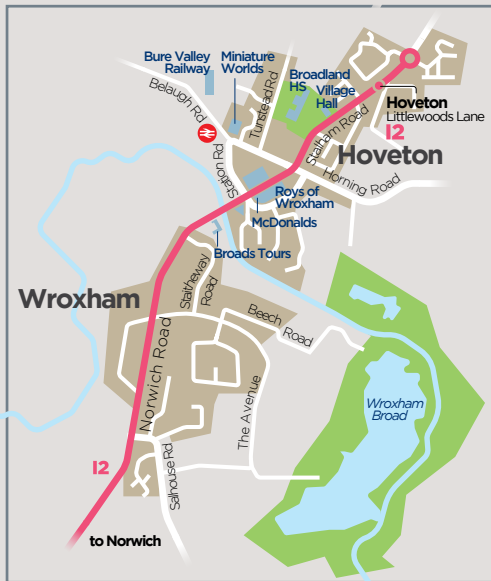

Sprowston Road & Wroxham Road

Sprowston II IIA

Wroxham & Hoveton I2

also calling at
Cringelford & Eaton IIA

BUS TIMES
from 29th October 2023

from **First Eastern Counties**

includes
10 10A
Household
Eaton Park
Cringelford

pay
contactless

your simple route guide to the

PINK LINE

- buses operate one way on this section
- occasional journeys
- II IIA occasional peak journeys only

you can make a simple connection onto our other Network Norwich services at **Castle Meadow**.
For connections to our services from **Norwich Bus Station** or for **Charcoal Line** buses change at **St Stephens Street**

this journey runs on Mondays to Fridays only

10 10A | Eaton Park 10 or Cringleford 10A | Newmarket Road | City Centre | Silver Road | Household Heath | Mondays to Saturdays (except public holidays)

	10A	10	10A	10	10A	10	10A	10	10A	10	10A	10	10A	10	10A	10	10A
Cringleford Intwood Rd/The Loke	0656		0816		0936		1056		1216		1336		1456		1616		1736
Cringleford Brettingham Avenue	0700		0820		0940		1100		1220		1340		1500		1620		1740
Eaton Norvic Drive	▼	0737	▼	0857	▼	1017	▼	1137	▼	1257	▼	1417	▼	1537	▼	1657	▼
Eaton Park Pettus Road	▼	0742	▼	0902	▼	1022	▼	1142	▼	1302	▼	1422	▼	1542	▼	1702	▼
Eaton Slip Road	0706	0746	0826	0906	0946	1026	1106	1146	1226	1306	1346	1426	1506	1546	1626	1706	1746
City Centre St Stephens Street	0716	0756	0836	0916	0956	1036	1116	1156	1236	1316	1356	1436	1516	1556	1636	1716	1756
City Centre Castle Meadow	0725	0805	0845	0925	1005	1045	1125	1205	1245	1325	1405	1445	1525	1605	1645	1725	1805
City Centre Anglia Square	0729	0809	0849	0929	1009	1049	1129	1209	1249	1329	1409	1449	1529	1609	1649	1729	1809
Household Street	0733	0813	0853	0933	1013	1053	1133	1213	1253	1333	1413	1453	1533	1613	1653	1733	1813
Gertrude Road Lavengro Road	0740	0820	0900	0940	1020	1100	1140	1220	1300	1340	1420	1500	1540	1620	1700	1740	1818
Silver Road Household Street	0745	0825	0905	0945	1025	1105	1145	1225	1305	1345	1425	1505	1545	1625	1705	1745	1823