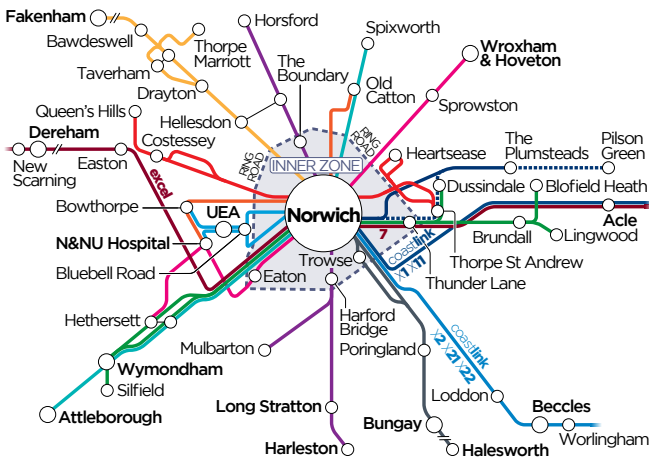

Welcome to the

PINK LINE

your link along **Sprowston Road** and **Newmarket Road** to & from the **city centre & hospital**

You can catch a Pink Line bus...

between Sprowston, the city centre and the hospital
up to **every 10 minutes** Monday - Saturday daytimes
up to **every 30 minutes** Sundays & Bank Hols
and around **hourly** in the evenings

to & from Hethersett or Wroxham**

up to **every 30 minutes** Monday - Sunday daytimes
and around **hourly** in the evenings

or between Mousehold Heath, the city & Eaton or Cringleford
up to **every 40 minutes** Monday - Saturday daytimes

** Wroxham is not served on Sundays

network **Norwich** buses, made simple...

The **Pink Line** is one of our nine **frequent** colour-coded **Network Norwich** bus routes...ideal for **easy connections** all across the city with **great value tickets** for unlimited travel...

unlimited travel - all buses - all day

Norwich Zone anywhere on the map **£6** adult **£4.50** young person **£11** High5 group*

Inner Zone for shorter trips **£5** adult **£3.70** young person **£9** High5 group*
buy on app or on the bus

BUS TIMES from 29th October 2023

great value fares...

all **Norwich**
all **day**
buy on app or on bus

adult **£6**
young person **£4.50** 5-19
High5 **£11** group*

travel regularly? get the best deals on the First Bus App

tickets for the whole Norwich Zone	Adult	Young Person	Flexi 5	5-day	Week	10-trips	Month
			5 days in 14	5 or 7 consecutive days	in 28 days		
	£23	£17.50 on app	£21 on app or on bus	£23 on app or on bus	£22 on app	£80 on app	

SAVE 25% on the prices shown for all week, month & group tickets in Norfolk
find the discounted prices online

travel together and save with a High5 ticket

up to 5 people - max 2 adults aged 20+

age 5 to 19? ask for a discounted Young Person fare

or if you're at school, college or 6th form go online to find out about our great value **Student Saver** tickets