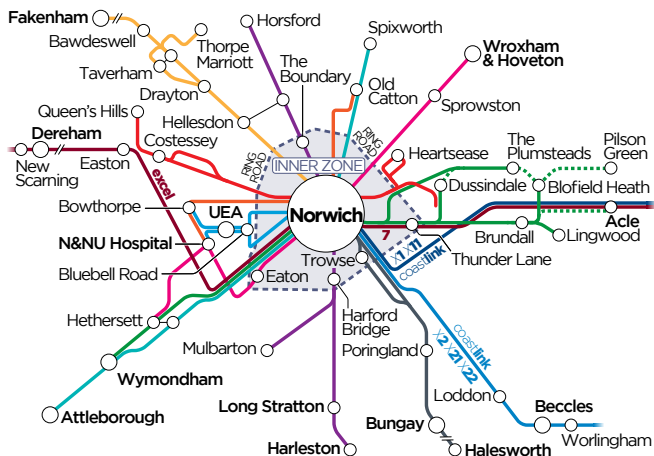

unlimited travel - all buses - all day

Norwich Zone anywhere on the map
£6 adult **£4.50** young person **£11** High5 group*

Inner Zone for shorter trips
£5 adult **£3.70** young person **£9** High5 group*
buy on app or on the bus

BUS TIMES from 29th October 2023

for information & updates

firstbus.co.uk/easterncounties

@FirstNorwich

First Eastern Counties

Norwich Travel Centre
on Castle Meadow
Monday - Friday 0930-1330 & 1430-1630

Traveline
www.traveline.info 0871 200 22 33

or to get in touch

Customer Services 0345 646 0707
Weekdays 0800-1800

Contact us at
firstbus.co.uk/easterncounties

Travel Norfolk

Funded by
UK Government

Purple Line buses between Harleston & Norwich, as well as evening and Sunday services to Horsford are funded by HM Government's Bus Service Improvement Plan (BSIP) to enhance local bus services for residents.

be appy

buy tickets, plan journeys & track your bus in real time

on the free **First Bus App**