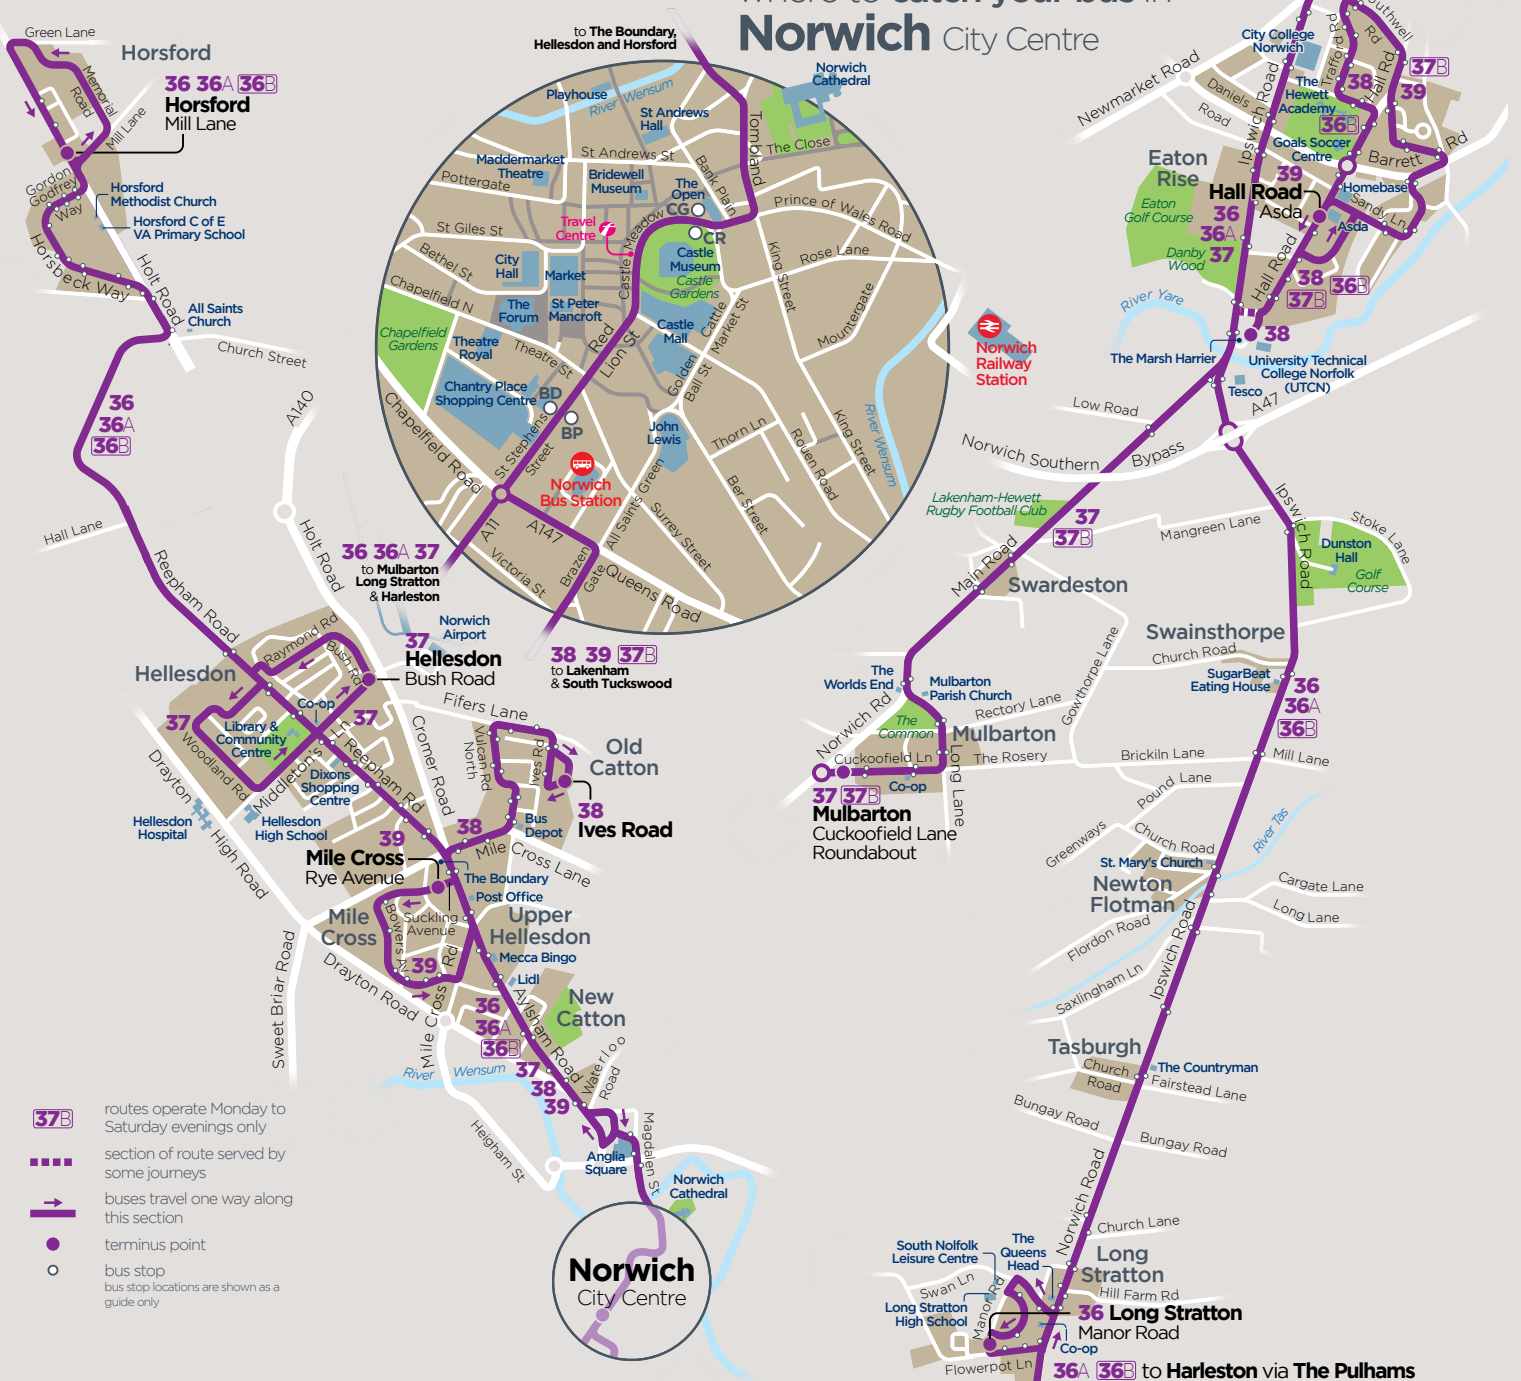

also serving
Harleston 36A
Ipswich Road
Hall Road

BUS TIMES
from 29th October 2023

TIMES • FARES • MAPS

from **First Eastern Counties**

your simple route guide to the PURPLE LINE

you can make a simple connection onto our other Network Norwich buses at **Castle Meadow**
for connections to our buses from **Norwich Bus Station** and **Charcoal Line** buses change at **St Stephens Street**

where to catch your bus in Norwich City Centre

Norwich
City Centre

Norwich
City Centre

36 36A to Harleston via The Pulhams

Welcome to the PURPLE LINE

frequent and direct buses to & from the **city centre** and along **Aylsham Road**

You can catch a Purple Line bus...

along Aylsham Road as far as The Boundary

up to **every 10 minutes** Monday - Saturday daytimes
up to **every 30 minutes** on Sundays & Bank Hols

from Hellesdon

up to **every 15 minutes** Monday - Saturday daytimes
up to **every 30 minutes** on Sundays & Bank Hols

between Mile Cross & Lakenham

up to **every 30 minutes** Monday - Saturday daytimes

and to & from other Purple Line destinations up to **every 30 minutes**

great value fares...

all **Norwich**
all **day**