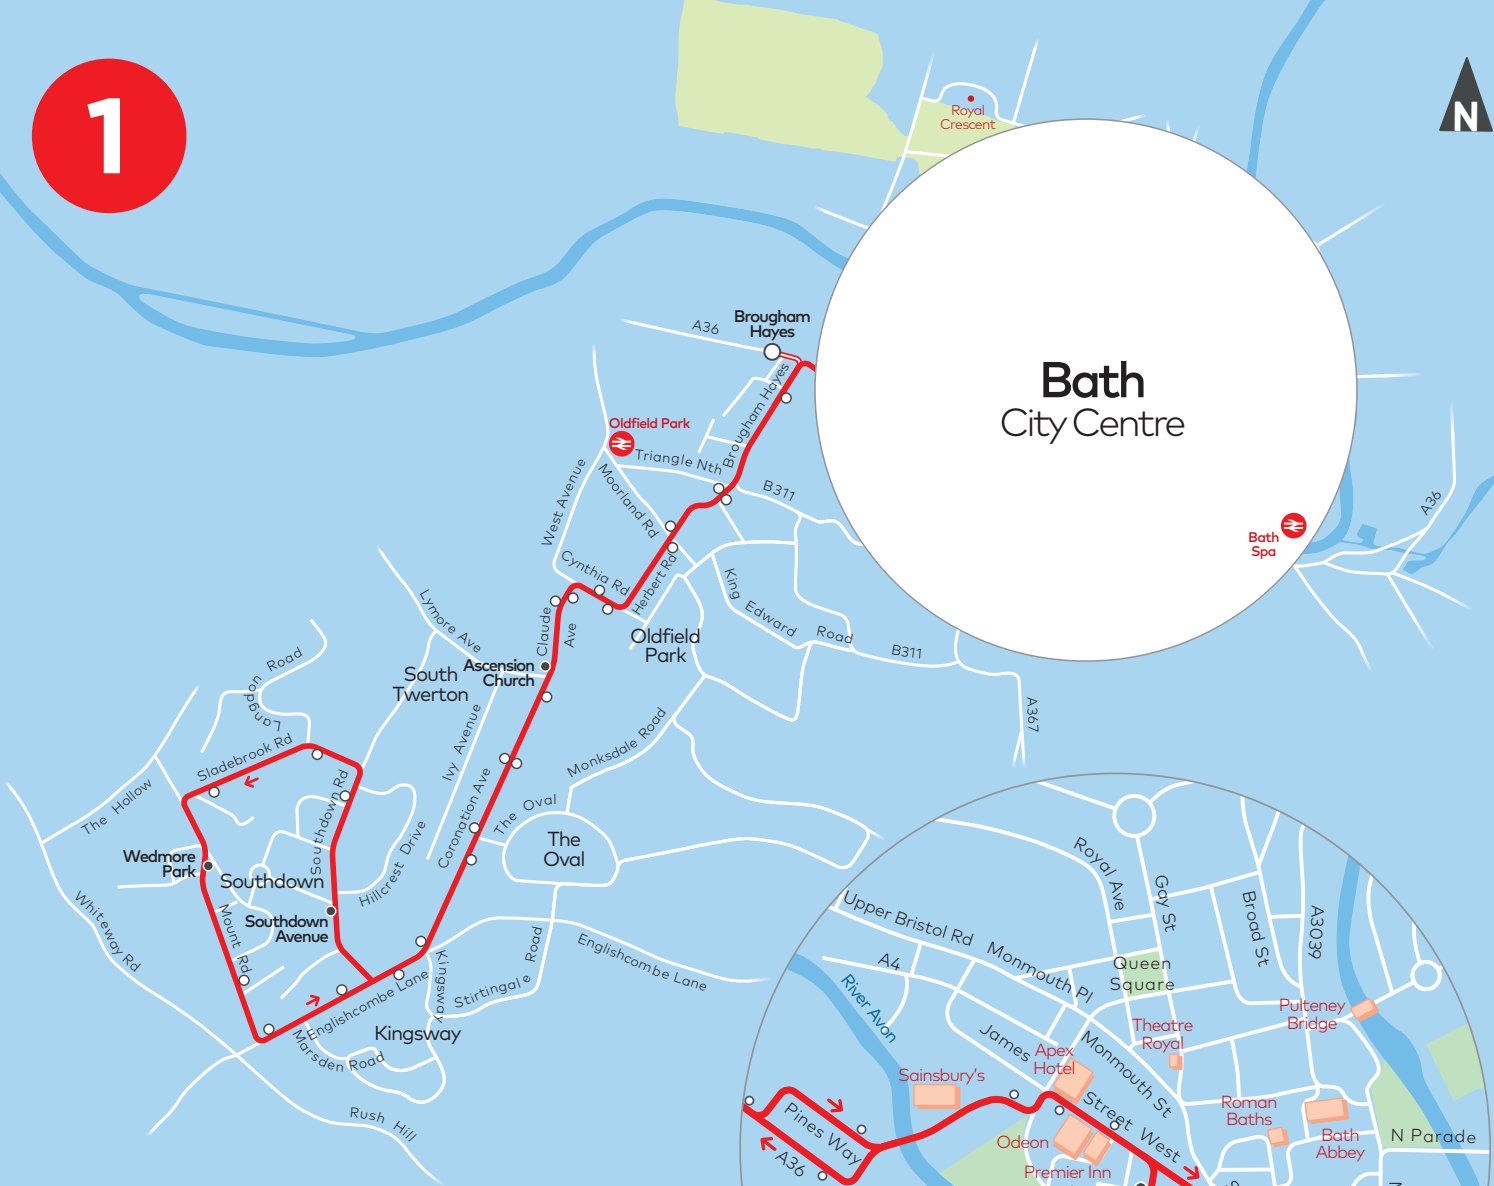

1

Which ticket zones?

Bath Zone - tickets valid throughout

West of England Zone - tickets valid throughout

See firstbus.co.uk/zones

- Bus route
- - - Occasional journeys
- ← Direction of travel
- Terminus point
- Timed stop
- Other stop