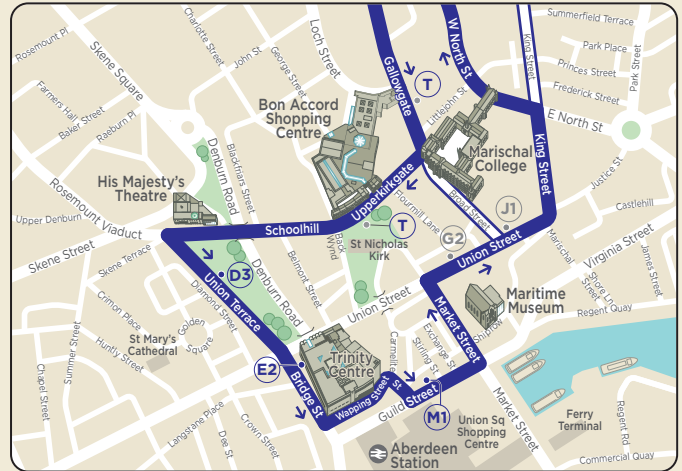

20

Route Map

Where to find your bus in ABERDEEN CITY CENTRE

Route of service 20	
Term time evening route	
Terminus point	
Bus stops served to Hillhead	
Bus stops served to Guild Street, City Centre	
Temporary bus stop	
Railway station	