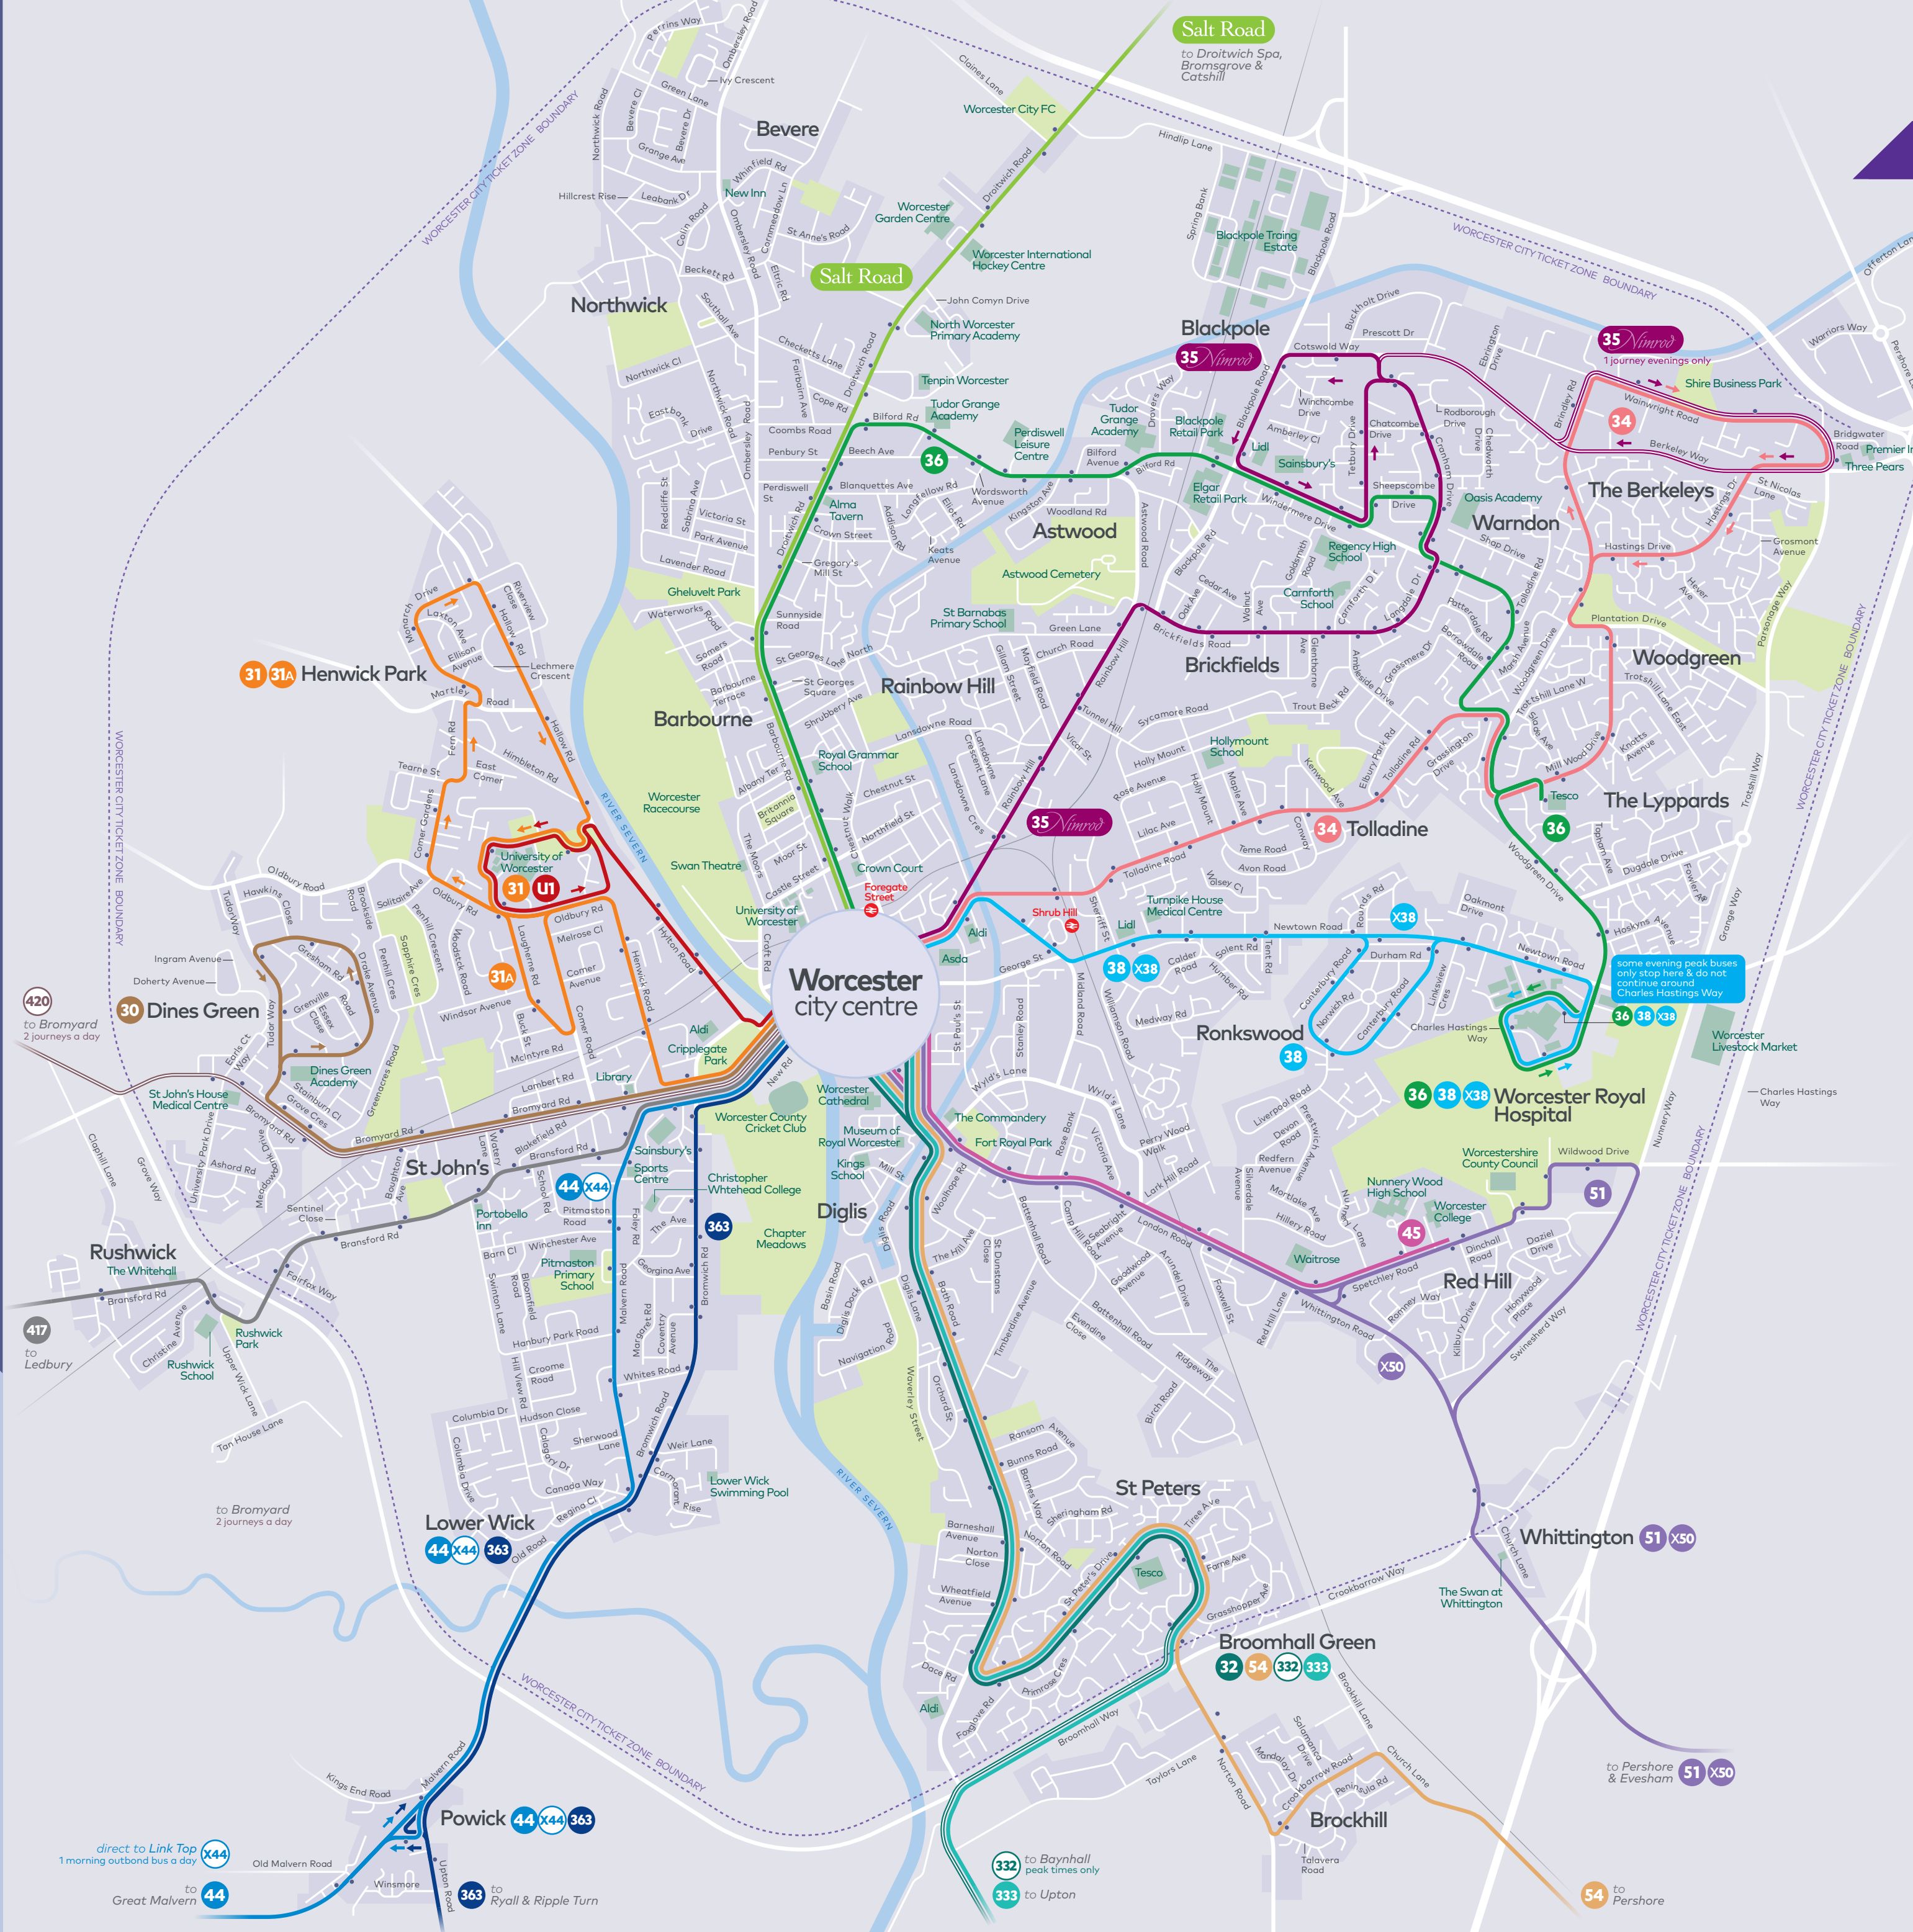

where to catch your bus in the city centre

	towards	bus station	stop
30	Dines Green	stand J	H
31 31A	Henwick Park	stand E	H
32	Broomhall Green	stand N	F
34	The Berkeleys	stand B	C
35 <i>Nimrod</i>	Blackpole	stand D	C
36	The Lyppards	stand L	A
38 X38	Ronkwood & Hospital	stand C	C
44 X44	Great Malvern	stand H	H
45	Red Hill	stand F	F
X50	Evesham	stand F	F
51	Pershore	stand F	F
54	Broomhall Green	stand N	F
322	Baynhall	stand N	F
333	Upton	stand N	F
363	Ryall & Ripple Turn	stand N	H
417	Ledbury	stand M	
420	Bromyard	stand M	
Salt Road	Droitwich Spa, Bromsgrove & Catshill	stand O	A
U1	University of Worcester	stand E	