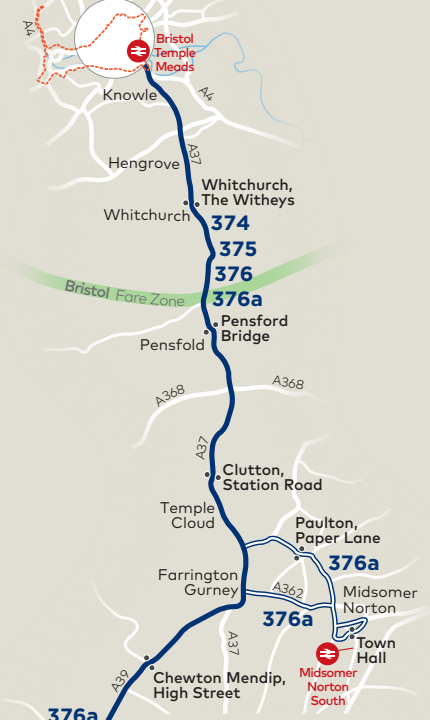

374 375 376 376a

Bristol City Centre

For daytime buses between Midsomer Norton, Paulton, Whitchurch and Bristol, see service 172