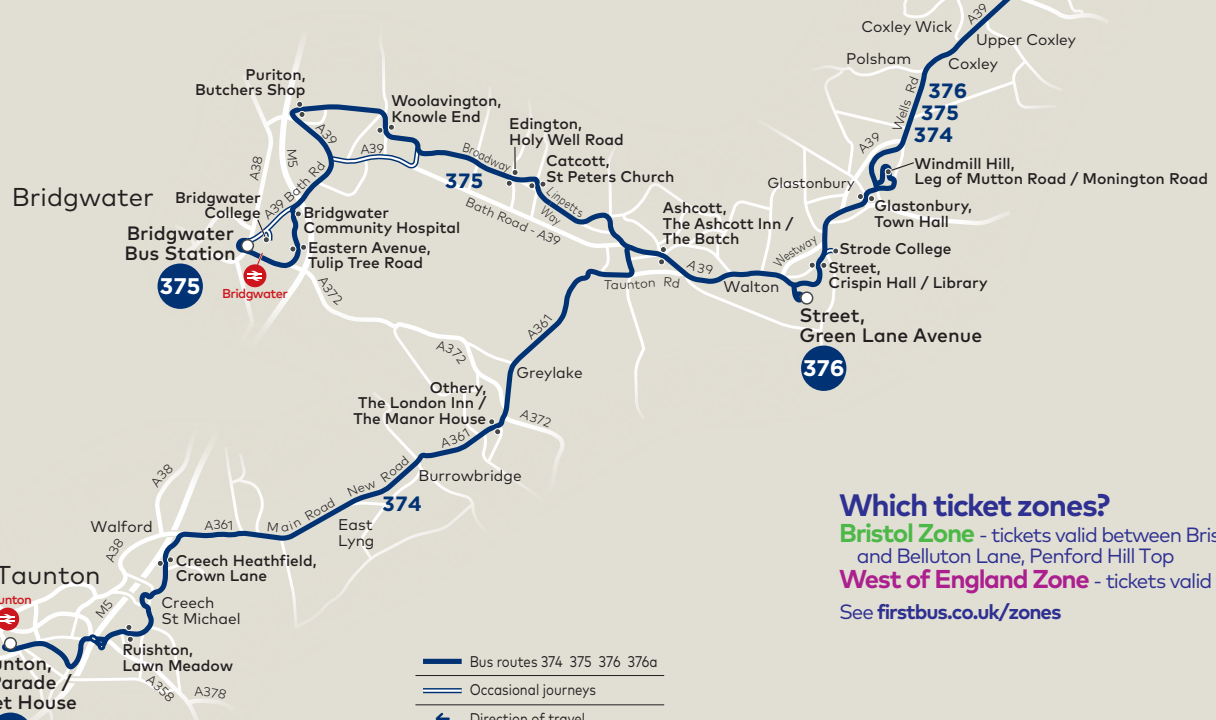

Note: BoS - This journey is run by our sister company Buses of Somerset

374/375
376/376a

Bristol - Street

via Bristol Temple Meads Station ⇌, Wells and Glastonbury

Valid from 7 April 2024

Sunday and Public Holidays (except Christmas Day, Boxing Day and New Year's Day)

374/375
376/376a

Bridgwater / Taunton / Street - Bristol

via Glastonbury, Wells and Bristol Temple Meads Station ⇌

Valid from 7 April 2024

Sunday and Public Holidays (except Christmas Day, Boxing Day and New Year's Day)

Bristol City Centre

374 375 376 376a

Bristol City Centre

For daytime buses between Midsomer Norton, Paulton, Whitchurch and Bristol, see service 172

374 376 376a

Wells, Bus Station

Which ticket zones?

Bristol Zone - tickets valid between Bristol Bus Station and Belluton Lane, Penford Hill Top
West of England Zone - tickets valid throughout
 See firstbus.co.uk/zones

- Bus routes 374 375 376 376a
- Occasional journeys
- Direction of travel
- Terminus point
- Timed stop
- Bus stop

Please note: due to the scale of this map, only the timing point bus stops (listed in the timetable) are shown.