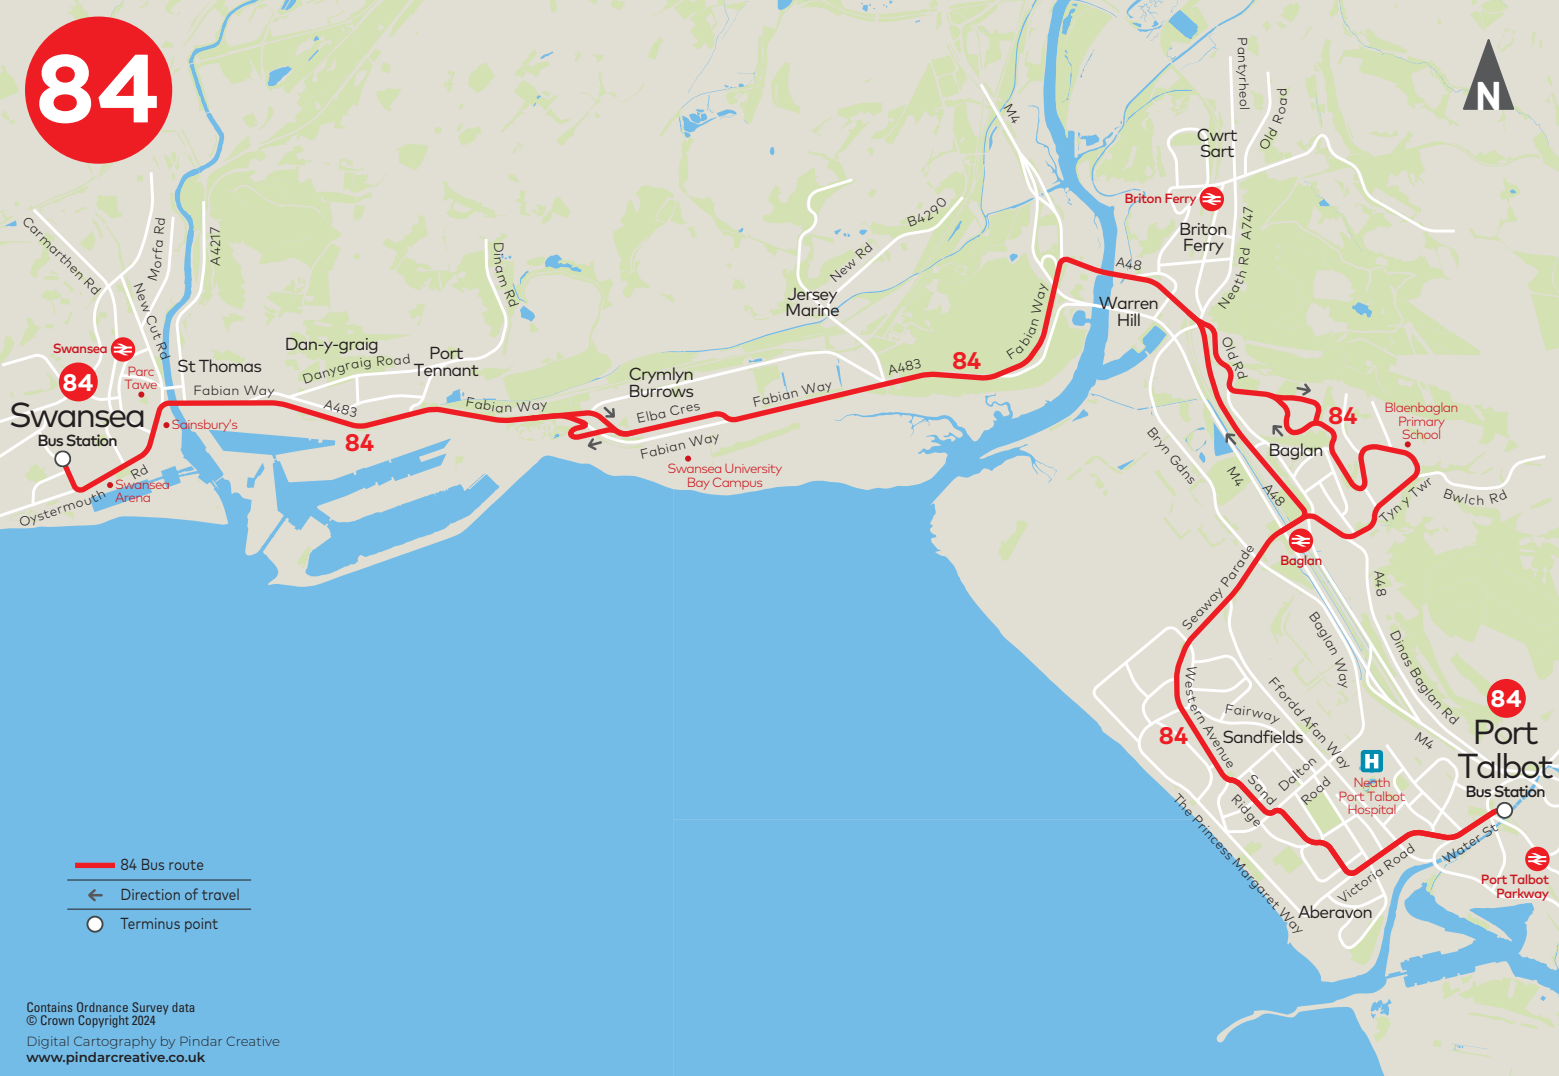

No service on Sundays and Public Holidays

84

-  84 Bus route
-  Direction of travel
-  Terminus point