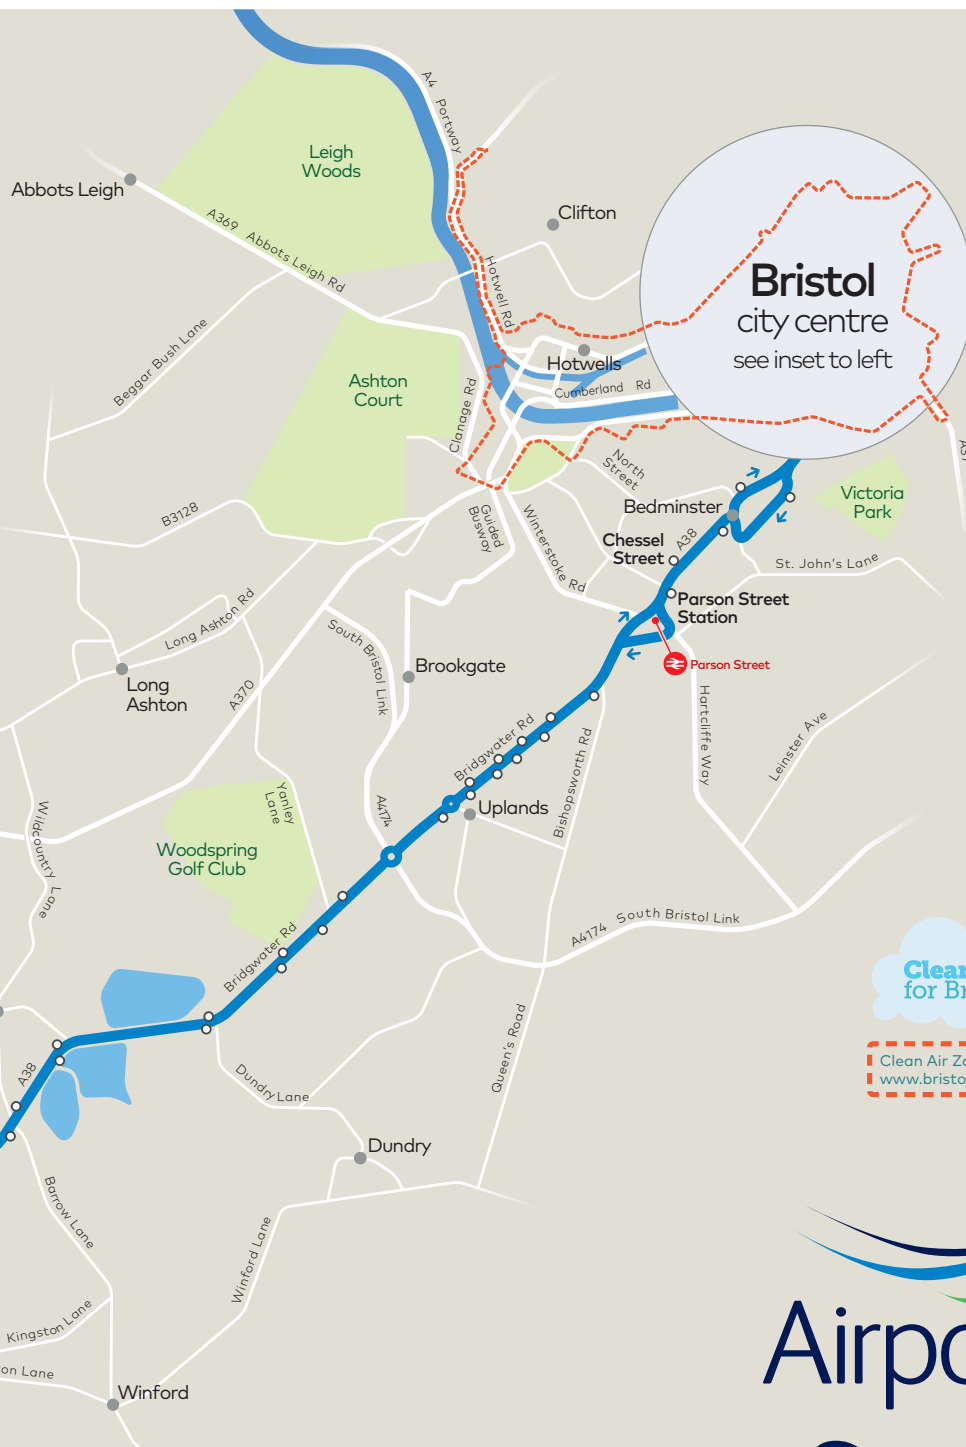

## Bristol Bus Station – Bristol Airport

via Bristol Temple Meads Station

Looking for the A3 to Weston-super-Mare?  
This service departs from the Airport Bus Station, Stand 23.

**Clean Air for Bristol**

Clean Air Zone  
[www.bristol.gov.uk/cleanairzone](http://www.bristol.gov.uk/cleanairzone)