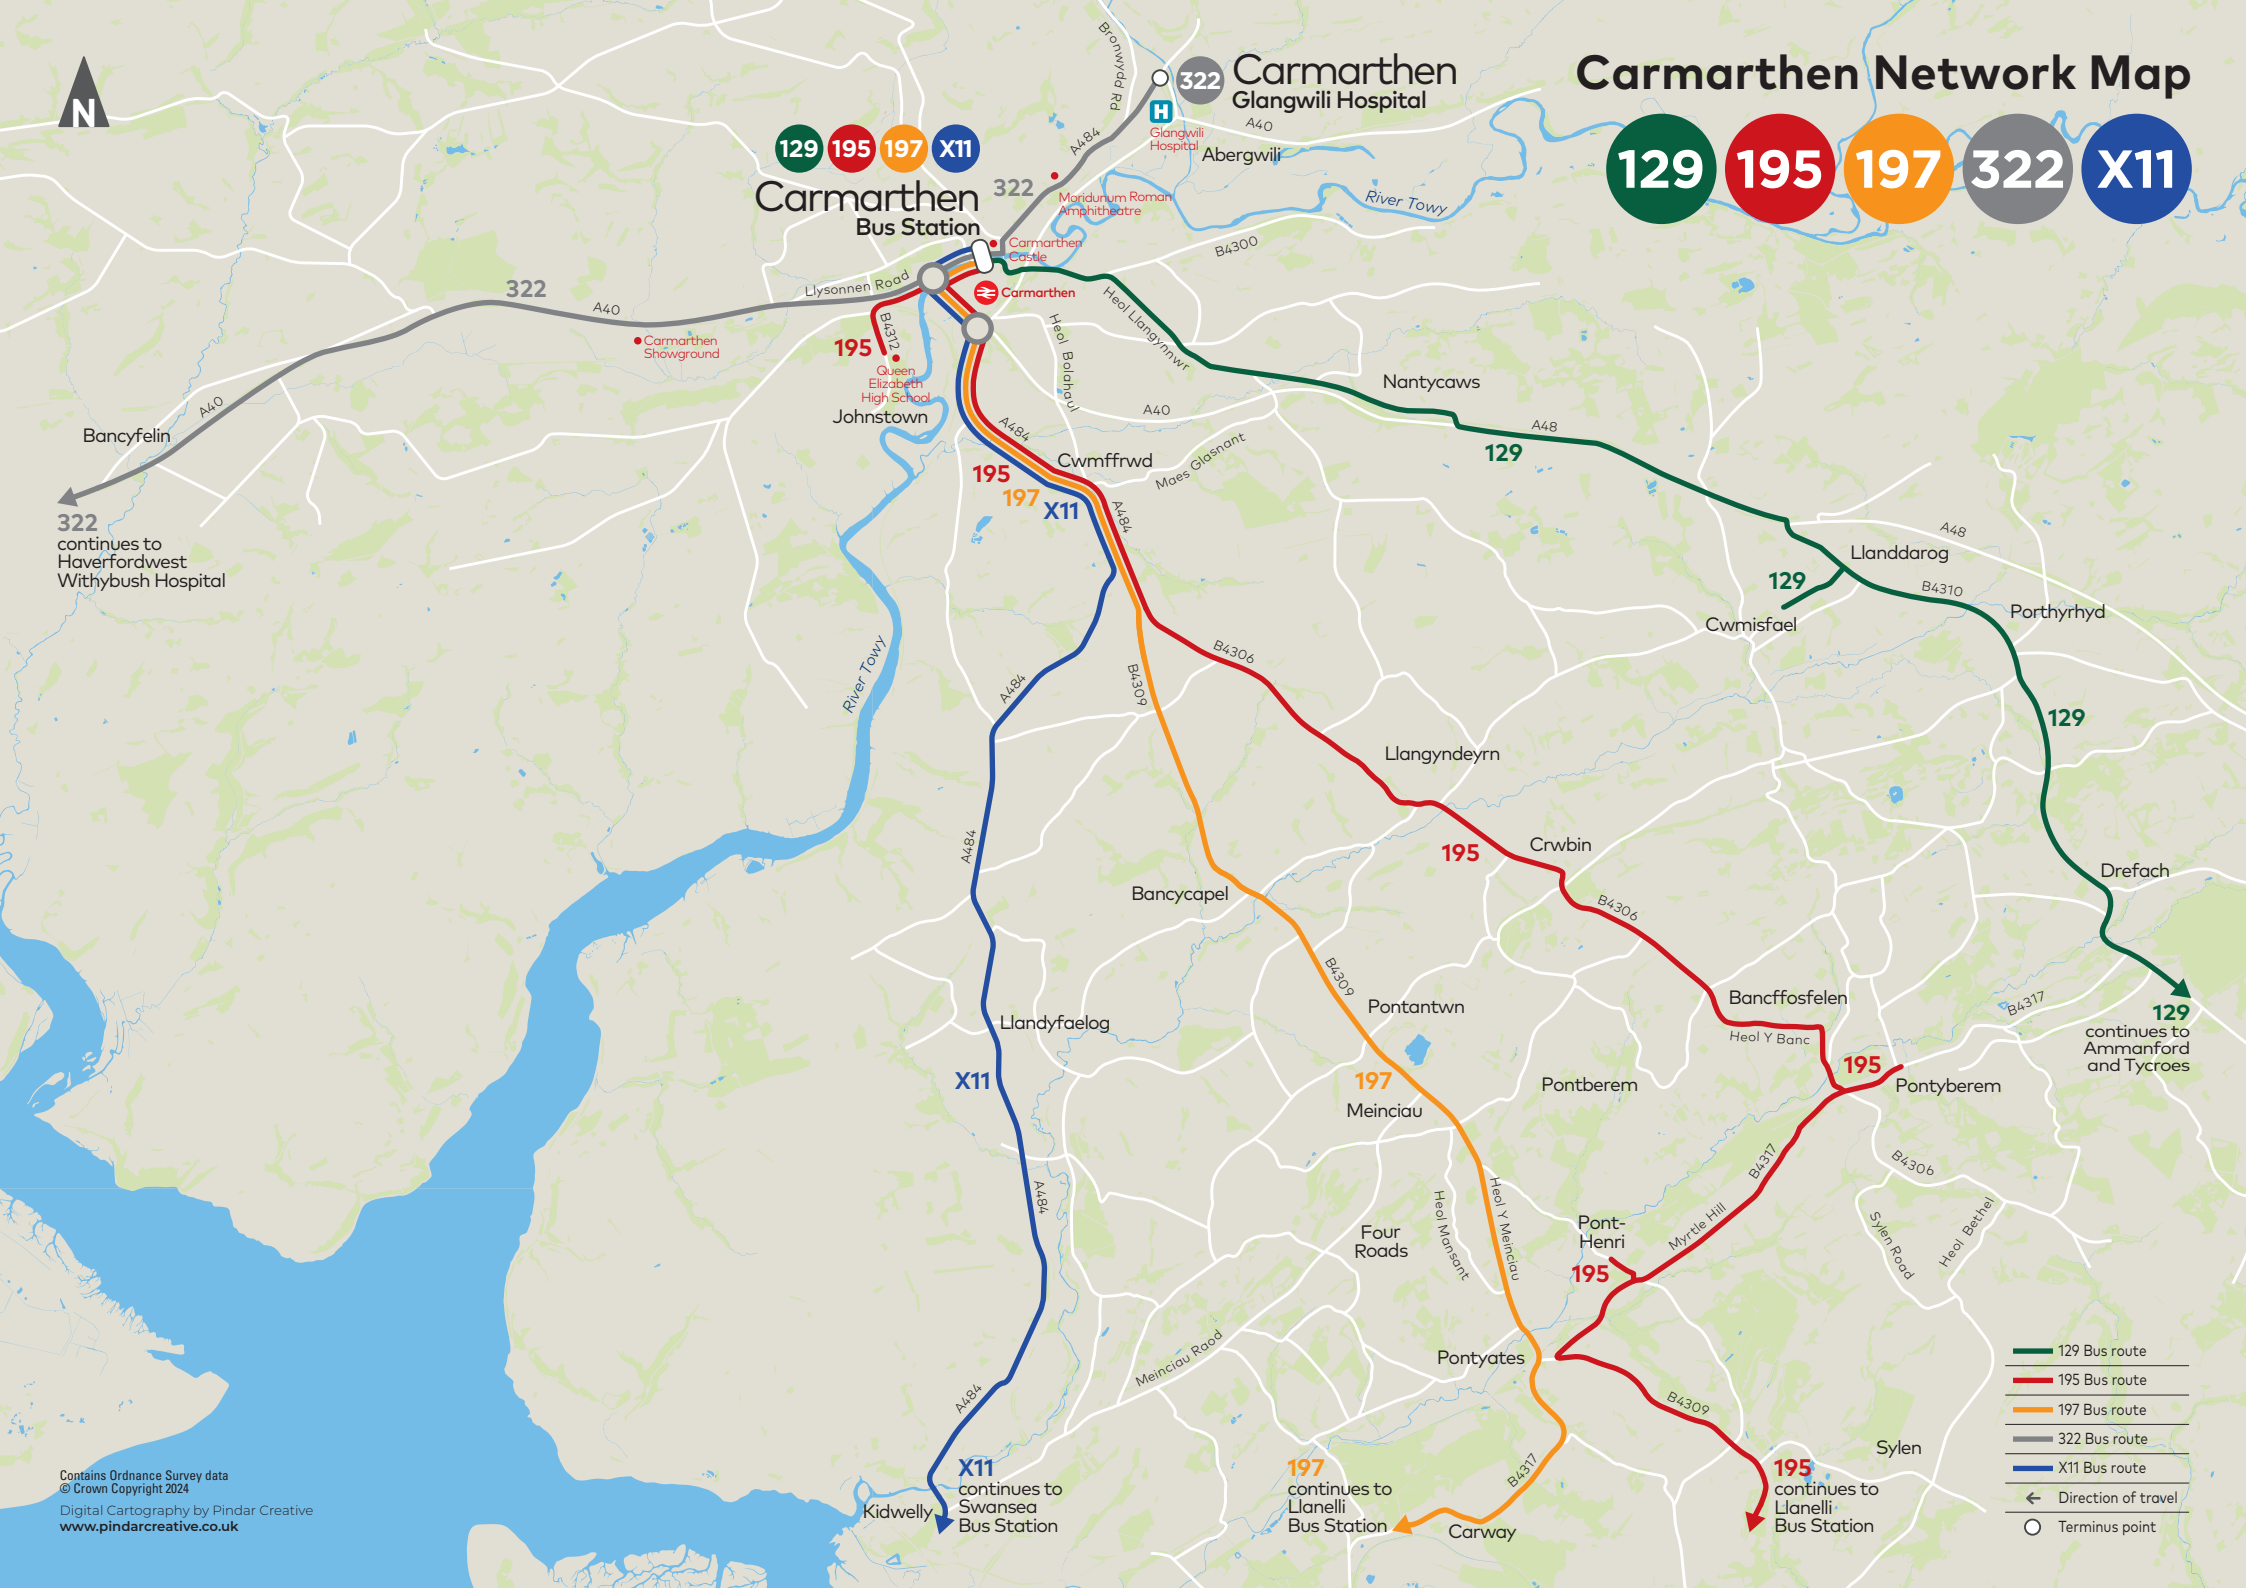

# Carmarthen Network Map

- 129 Bus route
- 195 Bus route
- 197 Bus route
- 322 Bus route
- X11 Bus route
- ← Direction of travel
- Terminus point