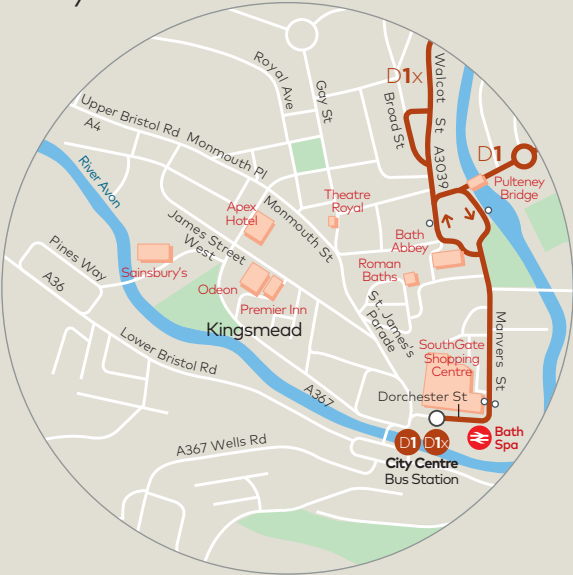

Monday to Friday (except Public Holidays)

Service Number	D1	D1x	D1	D1x	D1	D1x	D1	D1x	D1	D1x	D1	D1x	D1	D1x	D1	D1x	D1	D1x
Bath Bus Station	0505	0515	0550	0622	0645	0715	0730	0803	0845	0913	0950	1022	1050	1122	1150	1222	1250	1322
Bathampton, St George's Hill	0513	—	0558	—	0654	—	0740	—	0855	—	1000	—	1101	—	1202	—	1302	—
Bailbrook House	—	0525	—	0632	—	0727	—	0818	—	0928	—	1037	—	1138	—	1238	—	1339
Winsley, Wheatsheaf Junction	0524	—	0609	—	0705	—	0754	—	0909	—	1014	—	1115	—	1216	—	1317	—
Bradford-on-Avon, Town Bridge	0538	0540	0624	0645	0720	0743	0813	0835	0928	0945	1033	1054	1134	1156	1235	1256	1336	1357
Trowbridge, Town Hall	0552	0550	0638	0655	0734	0755	0831	0850	0948	1000	1053	1110	1154	1212	1255	1312	1400	1413
North Bradley, Manor Farm	0604	—	0650	—	—	—	0844	—	1001	—	1106	—	1207	—	1308	—	1413	—
White Horse Business Park	—	—	—	—	0746	—	—	—	—	—	—	—	—	—	—	—	—	—
Westbury, Railway Inn	0613	—	0701	—	0758	—	0854	—	1011	—	1116	—	1217	—	1318	—	1423	—
Warminster, Market Place	0628	—	0716	—	0814	—	0910	—	1027	—	1132	—	1233	—	1334	—	1440	—

Which ticket zones?

Bath Zone - tickets valid between Bath Bus Station and Limpley Stoke, River Bridge and Pinckney Green

West of England Zone - tickets valid throughout

See firstbus.co.uk/zones

Bath City Centre

- Bus route
- = Occasional journeys
- ← Direction of travel
- Terminus point
- Timed stop
- Bus stop