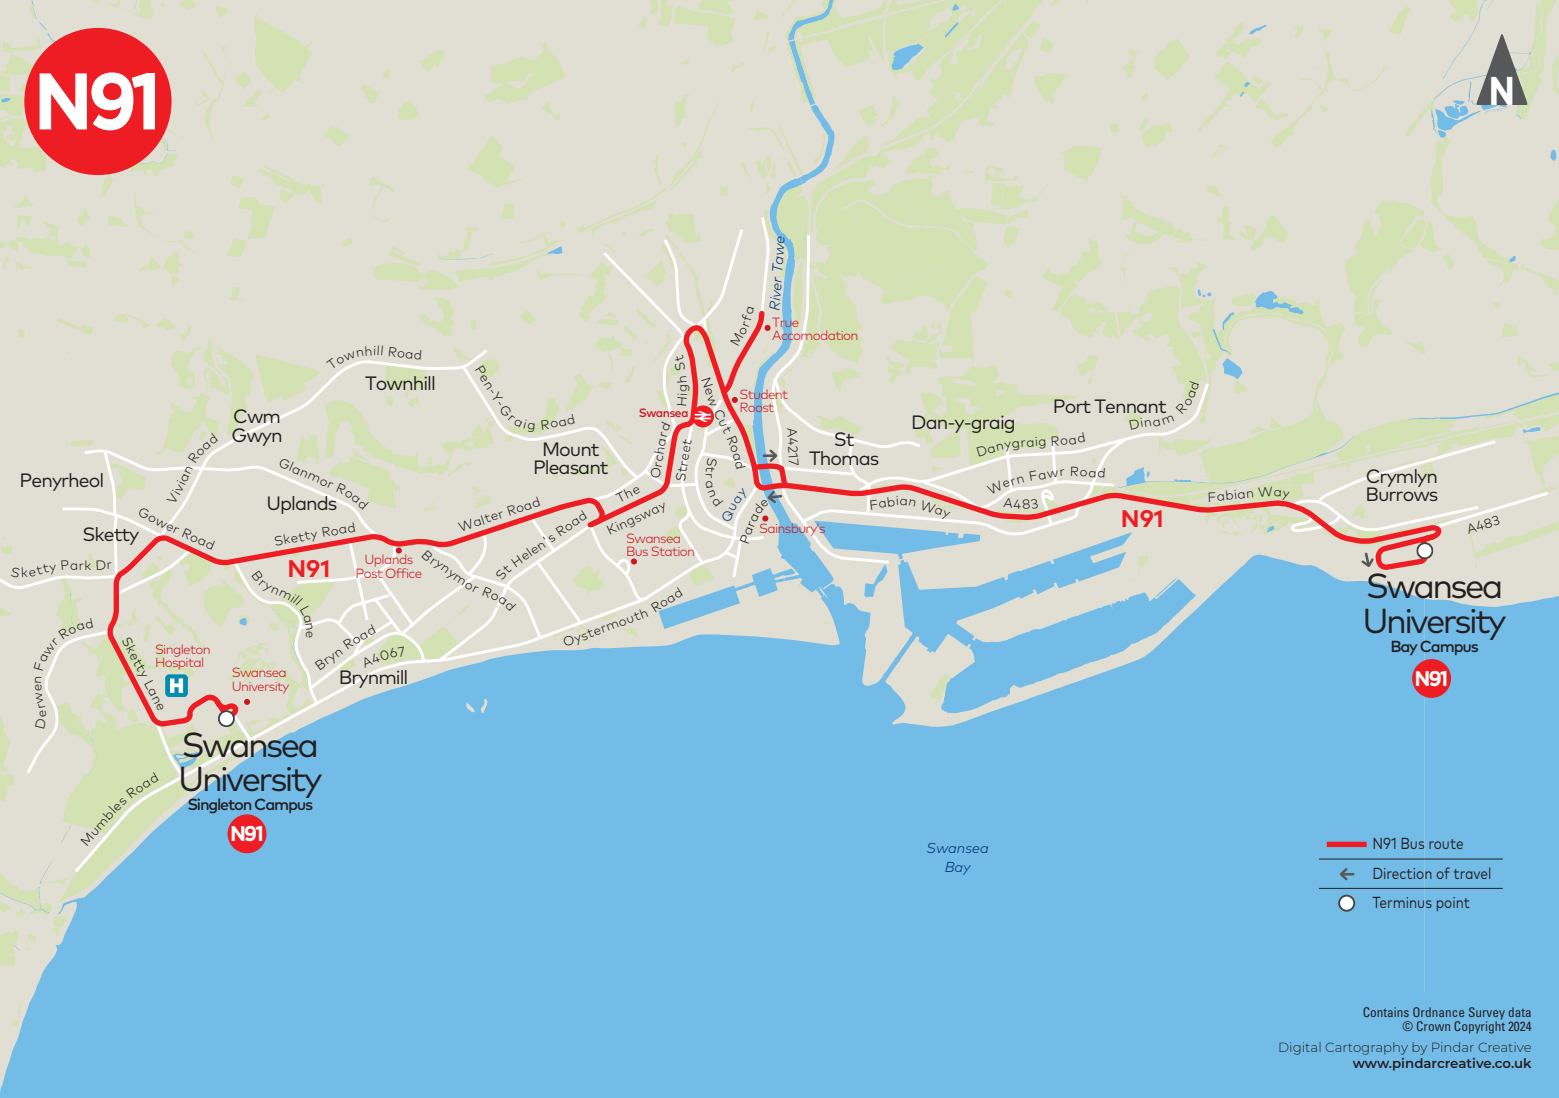

No service on Sundays and Public Holidays

N91

Singleton Hospital
Swansea University
Swansea University
Singleton Campus
N91

Swansea University
Bay Campus
N91

-  N91 Bus route
-  Direction of travel
-  Terminus point