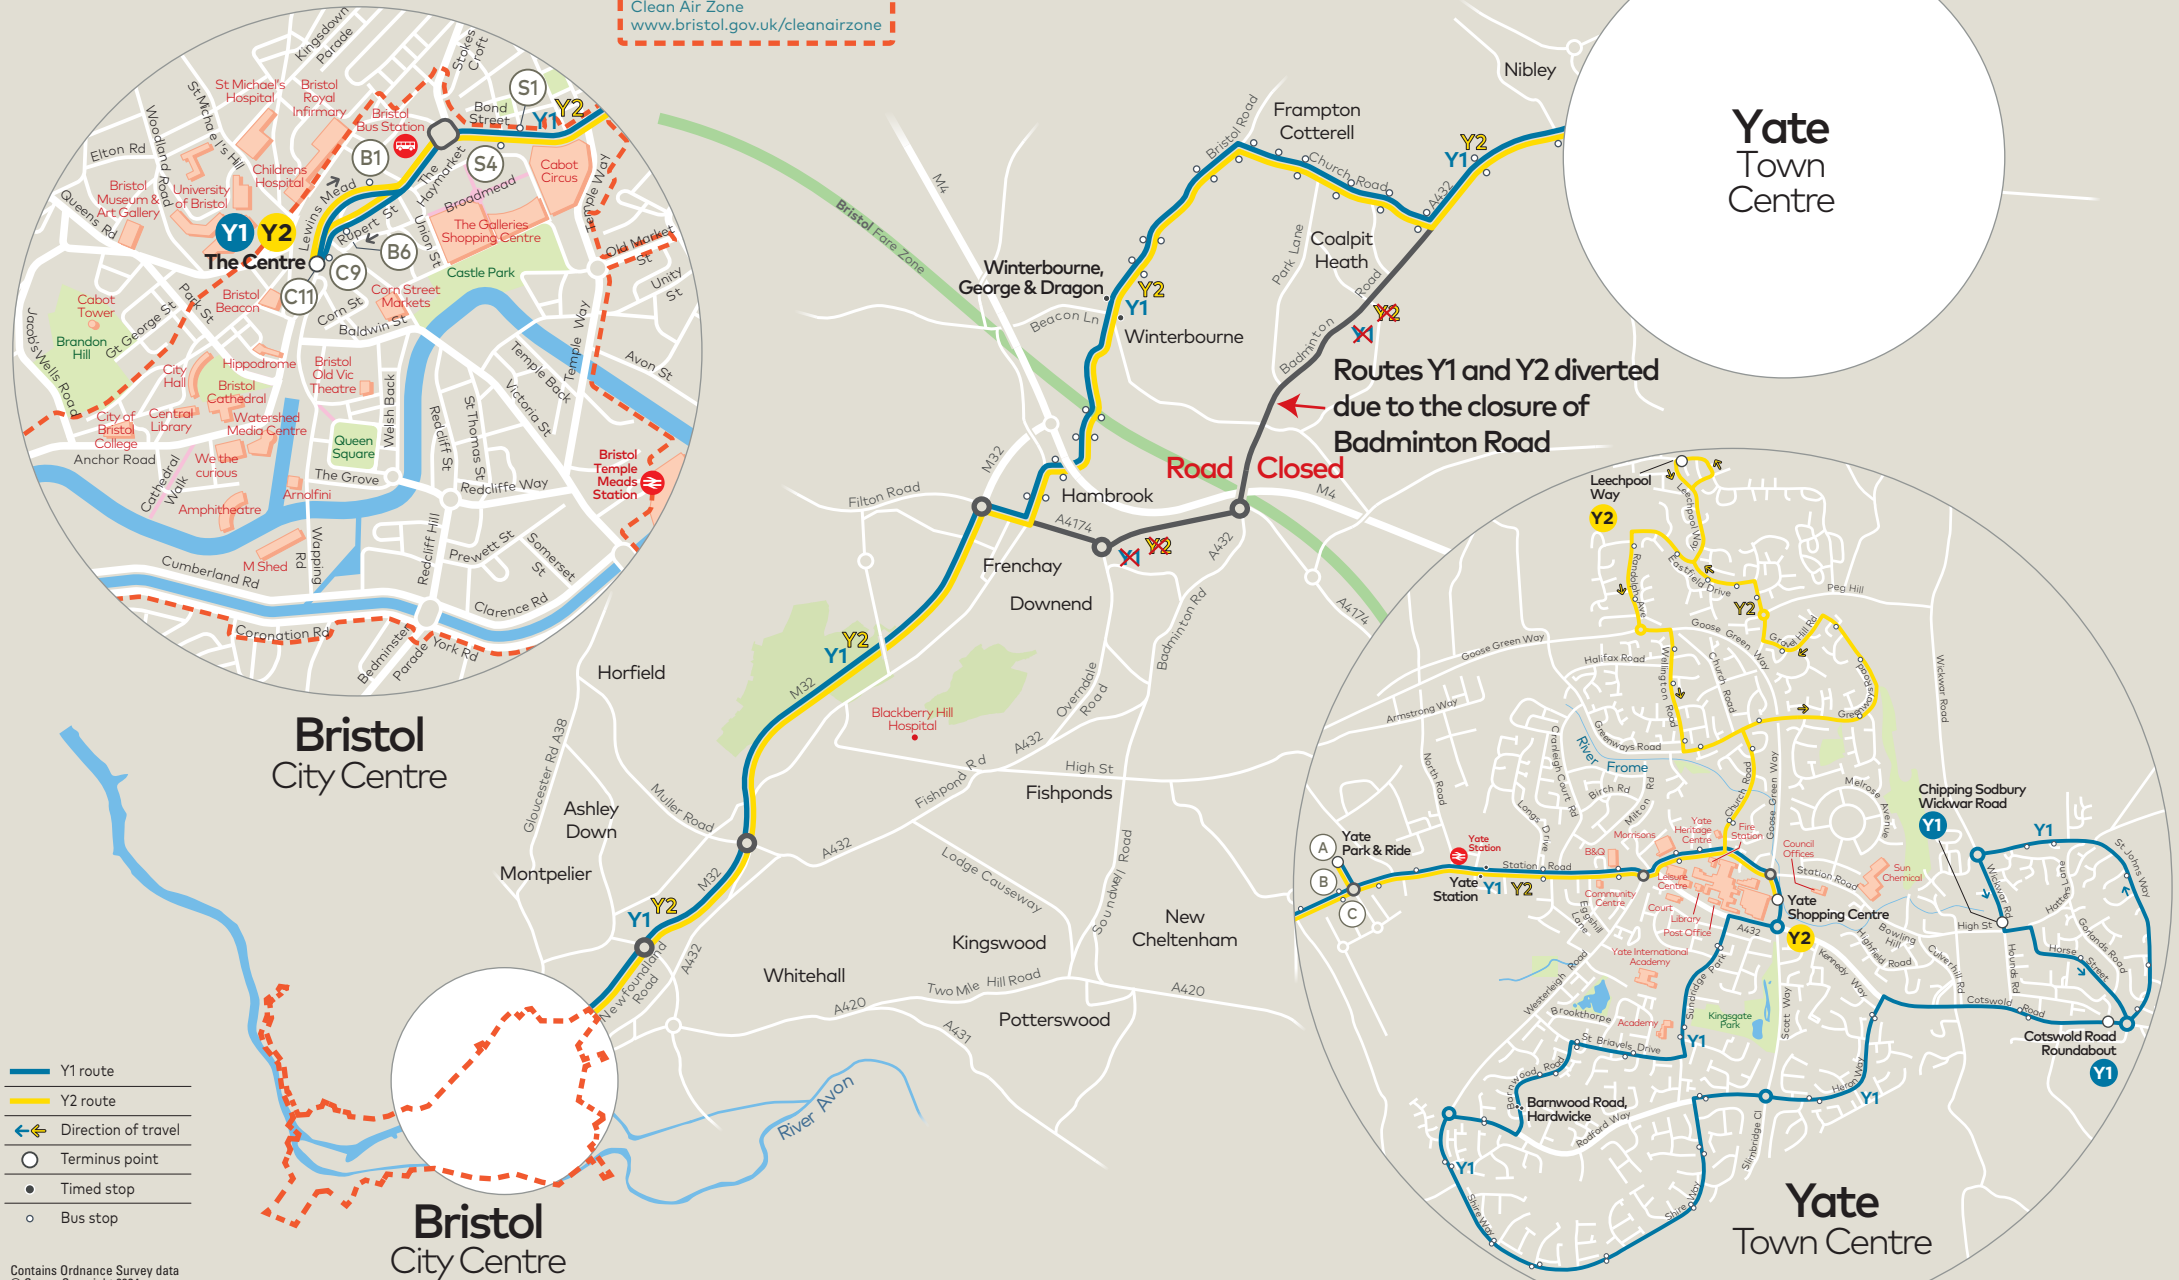

All Y1 journeys continue to Chipping Sodbury, Wickwar Road after Cotswold Road Roundabout.

All Y2 journeys continue to Brimsham Park and Ladden Garden Village, Leechpool Way after Yate Shopping Centre.

Which ticket zones?

Bristol Zone - tickets valid between Bristol City Centre and Quarry Barton

West of England Zone - tickets valid throughout

See firstbus.co.uk/zones

Clean Air for Bristol

Clean Air Zone
www.bristol.gov.uk/cleanairzone

- Y1 route
- Y2 route
- ← Direction of travel
- Terminus point
- Timed stop
- Bus stop