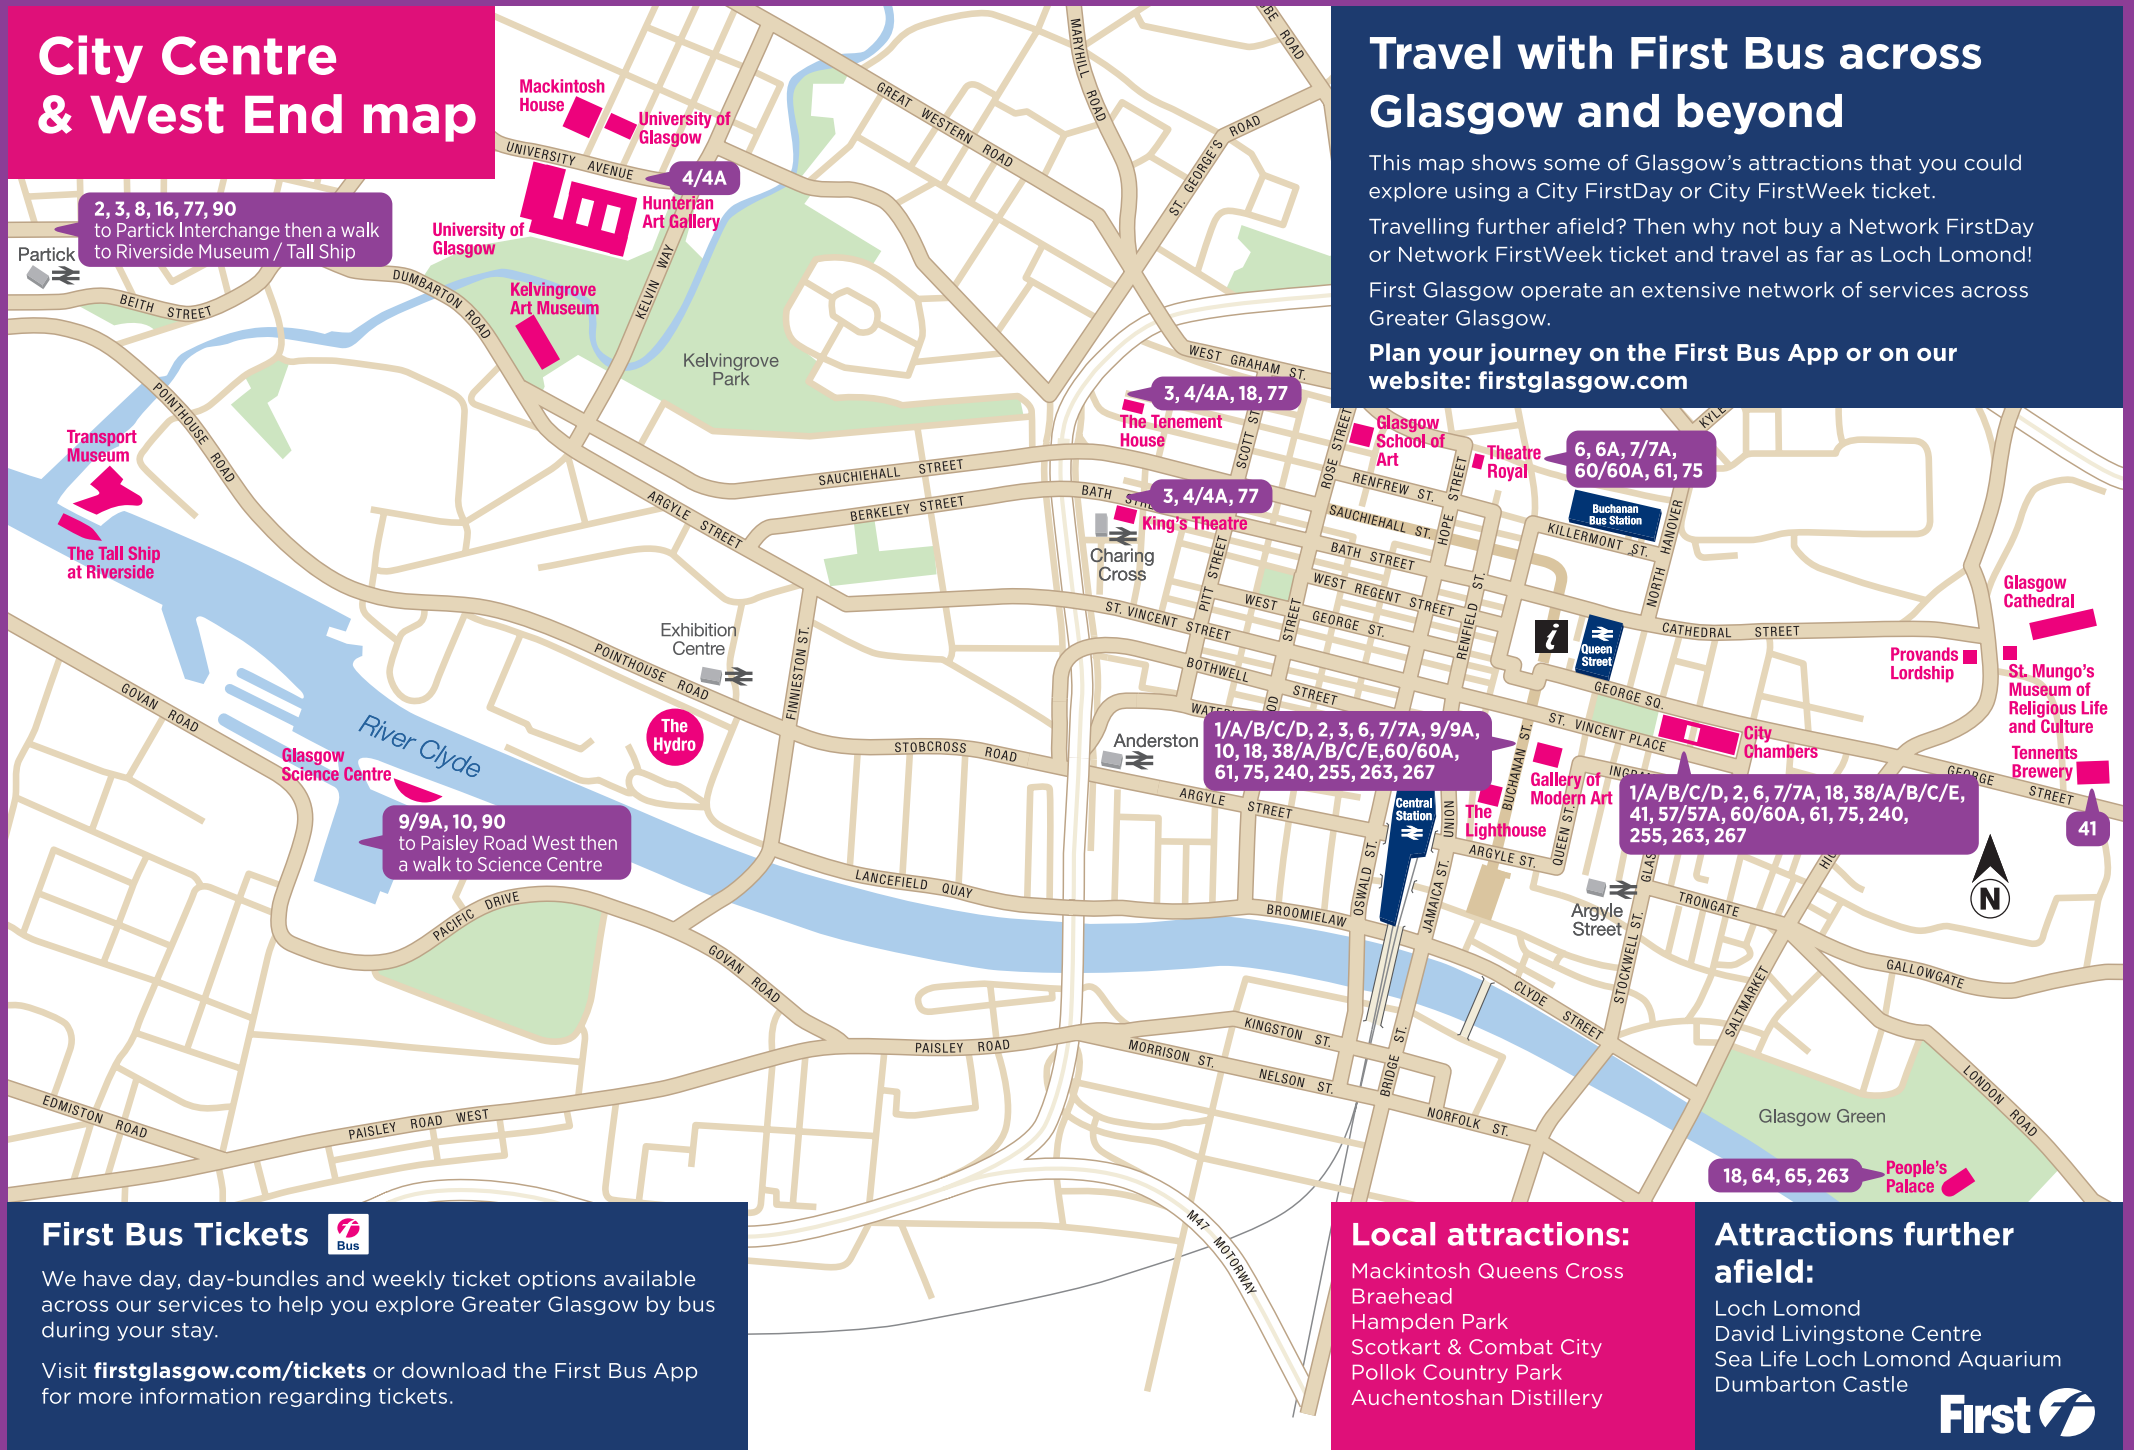

City Centre stops:

- Bothwell St at Blythswood Street and Charing Cross
- Hope Street at Central Station and Waterloo Lane
- Queen Street Station and Dundas Street
- North Hanover Street
- Buchanan Bus Station

When travelling to Glasgow Airport we make five City Centre pick-ups after departing Buchanan Bus Station. These stops are shown in green on the map below.

Bus Stops BUCHANAN BUS STATION TO GLASGOW AIRPORT	
1	North Hanover Street
2	St Vincent Place
3	St Vincent Street
4	Waterloo Street
5	Waterloo Street
6	Glasgow Airport

Glasgow Airport - City: 15 mins
Glasgow Airport - Buchanan Bus Station: 25 mins

Bus Stops GLASGOW AIRPORT TO BUCHANAN BUS STATION	
1	Bothwell Street
2	Bothwell Street at Hope Street (near Central Station)
3	George Square at Queen Street Station
4	North Hanover Street
5	Buchanan Bus Station

City Centre & West End map

2, 3, 8, 16, 77, 90
to Partick Interchange then a walk to Riverside Museum / Tall Ship

4/4A

University of Glasgow

Kelvingrove Art Museum

Kelvingrove Park

Transport Museum

The Tall Ship at Riverside