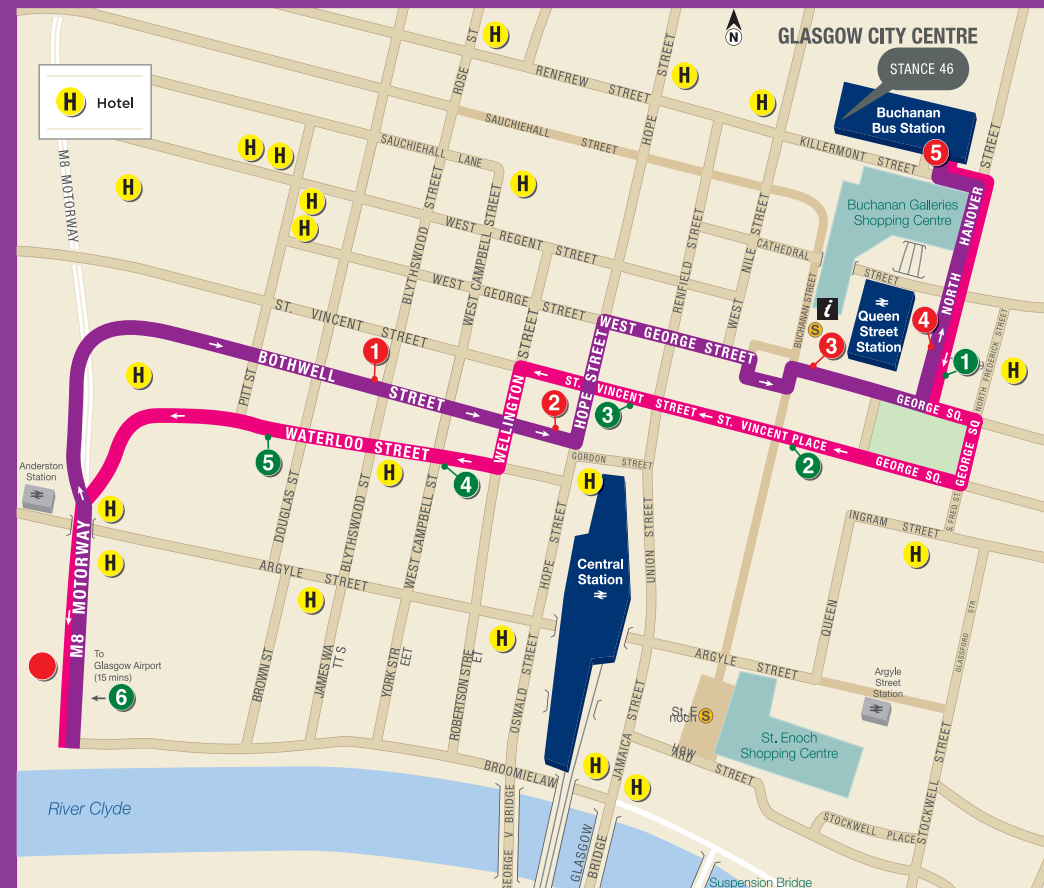

City Centre stops:

- Bothwell St at Blythswood Street and Charing Cross
- Hope Street at Central Station and Waterloo Lane
- Queen Street Station and Dundas Street
- North Hanover Street
- Buchanan Bus Station

When travelling to Glasgow Airport we make five City Centre pick-ups after departing Buchanan Bus Station. These stops are shown in green on the map below.

Bus Stops BUCHANAN BUS STATION TO GLASGOW AIRPORT	
1	North Hanover Street
2	St Vincent Place
3	St Vincent Street
4	Waterloo Street
5	Waterloo Street
6	Glasgow Airport

Glasgow Airport - City: 15 mins
Glasgow Airport - Buchanan Bus Station: 25 mins

Bus Stops GLASGOW AIRPORT TO BUCHANAN BUS STATION	
1	Bothwell Street
2	Bothwell Street at Hope Street (near Central Station)
3	George Square at Queen Street Station
4	North Hanover Street
5	Buchanan Bus Station

City Centre & West End map

2, 3, 8, 16, 77, 90
to Partick Interchange then a walk to Riverside Museum / Tall Ship

4/4A

University of Glasgow

Kelvingrove Art Museum

Kelvingrove Park

Transport Museum

The Tall Ship at Riverside