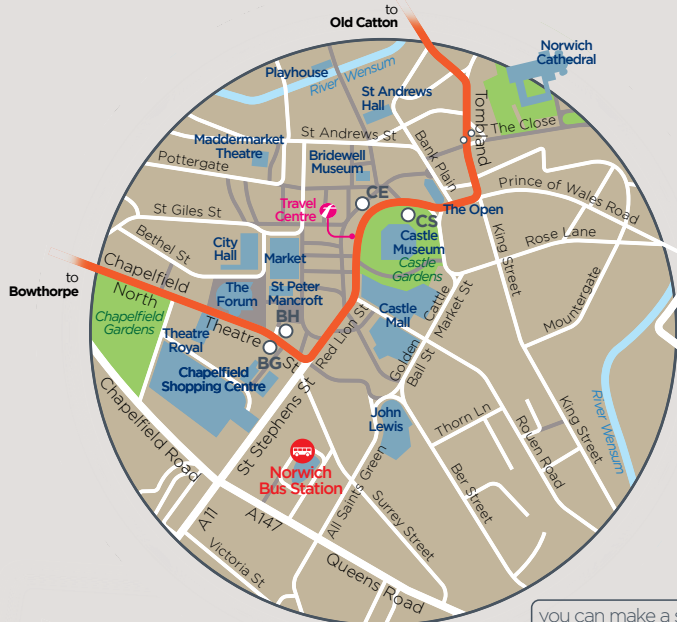

# ORANGE LINE

up to every 20 mins between

**Old Catton**

Catton Grove

**City Centre**

West Earham

**Bowthorpe**

N&NU Hospital

TIMES • FARES • MAPS

BUS TIMES  
from 25th February 2024

from **First Eastern Counties**

your simple **route guide** to the

## ORANGE LINE

where to catch your bus in  
**Norwich City Centre**

you can make a simple connection onto our other Network Norwich buses at **Castle Meadow** for connections to our buses from **Norwich Bus Station** and **Charcoal Line** buses change at **Theatre Street**

- section of route served by some journeys
- buses travel one way along this section
- terminus point
- bus stops  
bus stop locations are shown as a guide only