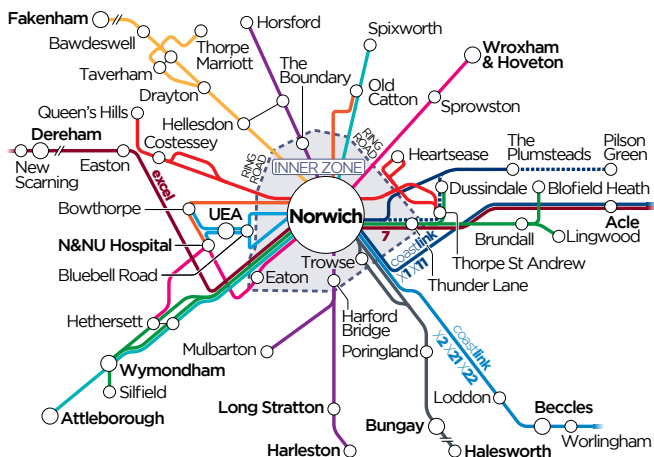

network **Norwich** buses, made simple...

The **Orange Line** is one of our nine **frequent** colour-coded **Network Norwich** bus routes...ideal for **easy connections** all across the city with **great value tickets** for unlimited travel...

unlimited travel - all buses - all day

Norwich Zone
anywhere on the map

£6 adult £4.50 young person £11 High5 group*

Inner Zone
for shorter trips

£5 adult £3.70 young person £9 High5 group*

buy on app or on the bus

trashed the cash?

pay with **contactless**